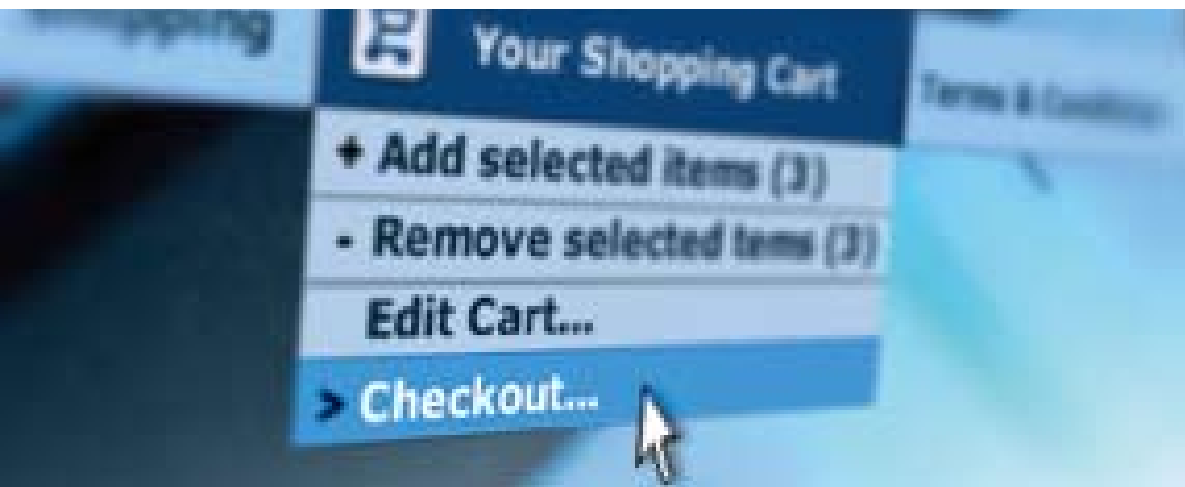

NetOp® Netfilter

Don't count on your policies to be enforced. Make sure they are!

GET THE FULL PICTURE

It's sometimes difficult to separate business from pleasure when using the Internet. While most conventional content filtering solutions fall short and are either too restrictive or too lenient, NetOp Netfilter distinguishes safe from unsafe with almost perfect accuracy.

With powerful reporting and logging tools and a unique filtering logarithm, it provides the technology and tools necessary to guide your employees and prevent problematic web behavior.

NetOp Netfilter is a 100% dynamic content filtering solution that combines image, text, and behavior analysis to give you peace of mind – with no updates needed. Extremely fast, extremely accurate, and extremely easy to use, NetOp Netfilter simply gives your company the full picture.

How does NetOp Netfilter help my company?

- Reduce resources spent on ensuring compliance with IT policies
- Fewer resources spent on cleaning up after compromised IT policies
- Enhance productivity by limiting unwanted Internet behavior
- Protect corporate image by preventing unwanted Internet behavior

How does NetOp Netfilter help my IT department?

- Manage and enforce rules for Internet behavior easily and automatically
- Monitor individual behavior in realtime
- Easily drill down in detailed with statistics via and the analysis tools

At a glance

- Dynamic and real-time image, text, and behavior analysis
- Stop IM, P2P, streaming audio and video, chat programs etc.
- Import of blacklists
- Image analysis based on artificial intelligence
- No constant updates required
- Reporting tools
- Centrally managed
- Server supports Windows NT4/Windows Server 2000/2003 all server editions
- Client supports all Windows from 9X, Macintosh and Linux

Danware Data A/S
Bregnerodvej 127
DK-3460 Birkerød
Denmark

tel: +45 4590 2525
fax: +45 4590 2526
email: info@netop.com
web: www.netop.com